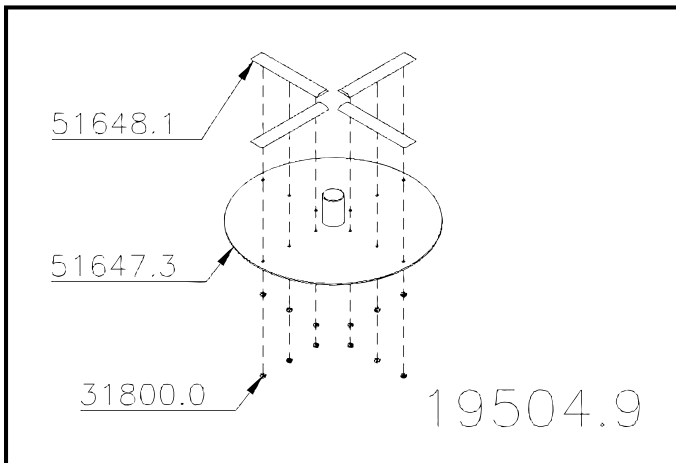

Parts Breakdown

Model PE-BR-0004 13442

Parts Breakdown

Model PE-BR-0004 13442

Parts Breakdown

Model PE-BR-0004 13442

Item No.	Description	Position	Item No.	Description	Position	Item No.	Description	Position
27686	PFS Sex UNC1/4x3/4 RTZB for 13442	00030.2	16404	Pont Ext Ted 7/8 for 13442	03821.0	30254	Coupling Pipe Diam.75mm Usinada for 13442	24072.9
30319	Screw 1/4x3/8 for 13442	00034.5	38089	Pre Isolating Terminal for 13442	04285.4	30218	Coupling Extensor Diam.75mm for 13442	24074.5
30029	Pression Rivet AD-423-S for 13442	00045.0	30194	Reduction Bush for 13442	04626.4	27720	Omcan Logo (Machines) for 13442	27154.3
30216	Bearing 6004 Z DIN 625 for 13442	00087.6	30275	Screw 6x20 for 13442	04679.5	38344	PFS M4x8 Din 933 Inox for 13442	28253.7
30234	Washer L 1/4x1 6 ZB for 13442	00100.7	19749	Complete Motor Support for 13442	08252.0	67038	Grounded Wire Label for 13442	31140.5
30201	Ball Bearing 6202 for 13442	00209.7	24020	Nipple Set/Reduction for 13442	09240.1	67039	Nut M4 Din 985 Stainless Steel for 13442	31800.0
27688	Clamp K22 (T 50R) for 13442	00210.0	16416	Screw M6x12 Din 933 Stainless Steel for 13442	12384.6	27726	Cord Holder PG13.5 LC+P/9 for 13442	31923.6
30191	Rubber Retainer 5206 for 13442	00214.3	16419	Washer L.A6 4 125 Inox for 13442	12442.7	AN193	Rotary Disconnect Switch MSW 20 P2 for 13442	50808.0
30030	Pression Rivet AD-440-S for 13442	00220.8	38044	Nut M3 Din 934 Stainless Steel for 13442	12853.8	AN194	Cover (515922) for 13442	51592.2
30331	Elastic Pin 6x40 for 13442	00306.9	30358	Ring 42x1 75 for 13442	14573.4	AN195	CS Disk for 13442	51647.3
30288	Driving Pulley for 13442	00402.2	30222	Washer 2 78x7x20x25mm for 13442	15093.2	AN196	Rubber Flip for 13442	51648.1
30321	Moved Pulley for 13442	00557.6	30313	Movement Sheet for 13442	16097.0	AF980	Screw M4x16 Din 933 Inox for 13442	51739.9
30230	Belt 1160 for 13442	00577.0	78548	Strip for 13442	17868.3	AN197	Bottom Plate (681555) for 13442	68155.5
30207	Retainer 00726BR for 13442	00660.2	30305	Cable 3x1.0mm with Plug for 13442	17898.5	AN198	Cabinet (681806) for 13442	68180.6
30212	Ball Bearing 6203 for 13442	00786.2	20016	Disc with Rubber Bumps for 13442	19504.9	AN199	Complete Cabinet (681903) for 13442	68190.3
27692	Insult Term EF-4228 for 13442	01213.0	30377	Fundo Completo for 13442	19522.7	AN200	Nylon Washer 30x22x4.5mm for 13442	69406.1
30332	Motor Support for 13442	03798.2	30374	Fundo C.Martelad for 13442	19523.5	AN201	10A C-Curved Monopolar Mini Circuit Breaker for 13442	69943.9
30328	Peeler Base for 13442	03807.5	30293	Elbow 90 Degree 75mm for 13442	19525.1			
30306	Central Shaft for 13442	03808.3	AF890	Nut M6 Din 1587 Inox for 13442	22200.3			