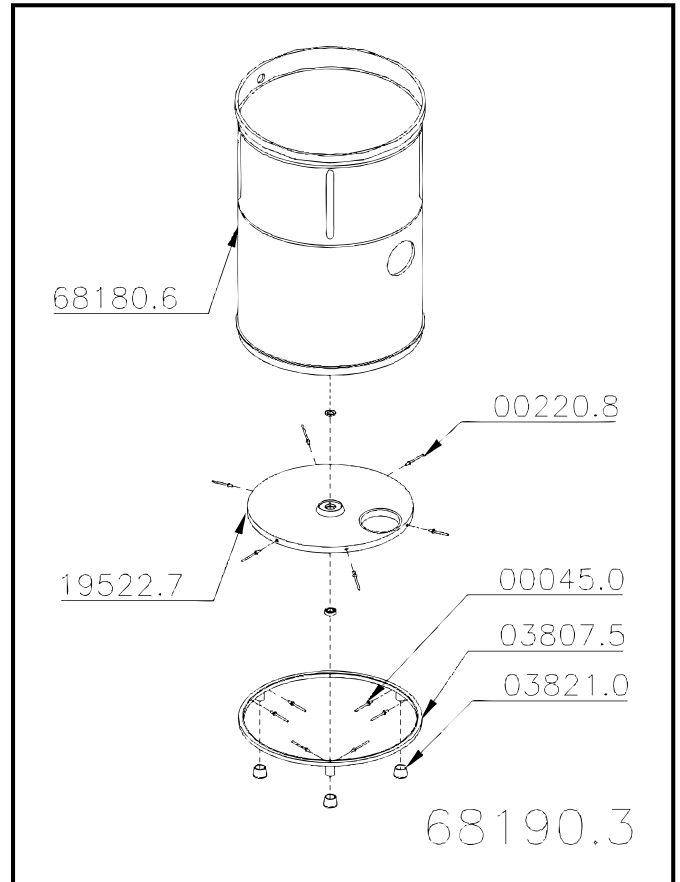

Parts Breakdown

Model PE-BR-0004 13442

Parts Breakdown

Model PE-BR-0004 13442

Parts Breakdown

Model PE-BR-0004 13442

Item No.	Description	Position	Item No.	Description	Position	Item No.	Description	Position
27686	PFS Sex UNC1/4x3/4 RTZB for 13442	00030.2	16404	Pont Ext Ted 7/8 for 13442	03821.0	30254	Coupling Pipe Diam.75mm Usinada for 13442	24072.9
30319	Screw 1/4x3/8 for 13442	00034.5	38089	Pre Isolating Terminal for 13442	04285.4	30218	Coupling Extensor Diam.75mm for 13442	24074.5
30029	Pression Rivet AD-423-S for 13442	00045.0	30194	Reduction Bush for 13442	04626.4	27720	Omcan Logo (Machines) for 13442	27154.3
30216	Bearing 6004 Z DIN 625 for 13442	00087.6	30275	Screw 6x20 for 13442	04679.5	38344	PFS M4x8 Din 933 Inox for 13442	28253.7
30234	Washer L 1/4x1 6 ZB for 13442	00100.7	19749	Complete Motor Support for 13442	08252.0	67038	Grounded Wire Label for 13442	31140.5
30201	Ball Bearing 6202 for 13442	00209.7	24020	Nipple Set/Reduction for 13442	09240.1	67039	Nut M4 Din 985 Stainless Steel for 13442	31800.0
27688	Clamp K22 (T 50R) for 13442	00210.0	16416	Screw M6x12 Din 933 Stainless Steel for 13442	12384.6	27726	Cord Holder PG13.5 LC+P/9 for 13442	31923.6
30191	Rubber Retainer 5206 for 13442	00214.3	16419	Washer L.A6 4 125 Inox for 13442	12442.7	AN193	Rotary Disconnect Switch MSW 20 P2 for 13442	50808.0
30030	Pression Rivet AD-440-S for 13442	00220.8	38044	Nut M3 Din 934 Stainless Steel for 13442	12853.8	AN194	Cover (515922) for 13442	51592.2
30331	Elastic Pin 6x40 for 13442	00306.9	30358	Ring 42x1 75 for 13442	14573.4	AN195	CS Disk for 13442	51647.3
30288	Driving Pulley for 13442	00402.2	30222	Washer 2 78x7x20x25mm for 13442	15093.2	AN196	Rubber Flip for 13442	51648.1
30321	Moved Pulley for 13442	00557.6	30313	Movement Sheet for 13442	16097.0	AF980	Screw M4x16 Din 933 Inox for 13442	51739.9
30230	Belt 1160 for 13442	00577.0	78548	Strip for 13442	17868.3	AN197	Bottom Plate (681555) for 13442	68155.5
30207	Retainer 00726BR for 13442	00660.2	30305	Cable 3x1.0mm with Plug for 13442	17898.5	AN198	Cabinet (681806) for 13442	68180.6
30212	Ball Bearing 6203 for 13442	00786.2	20016	Disc with Rubber Bumps for 13442	19504.9	AN199	Complete Cabinet (681903) for 13442	68190.3
27692	Insult Term EF-4228 for 13442	01213.0	30377	Fundo Completo for 13442	19522.7	AN200	Nylon Washer 30x22x4.5mm for 13442	69406.1
30332	Motor Support for 13442	03798.2	30374	Fundo C.Martelad for 13442	19523.5	AN201	10A C-Curved Monopolar Mini Circuit Breaker for 13442	69943.9
30328	Peeler Base for 13442	03807.5	30293	Elbow 90 Degree 75mm for 13442	19525.1			
30306	Central Shaft for 13442	03808.3	AF890	Nut M6 Din 1587 Inox for 13442	22200.3			