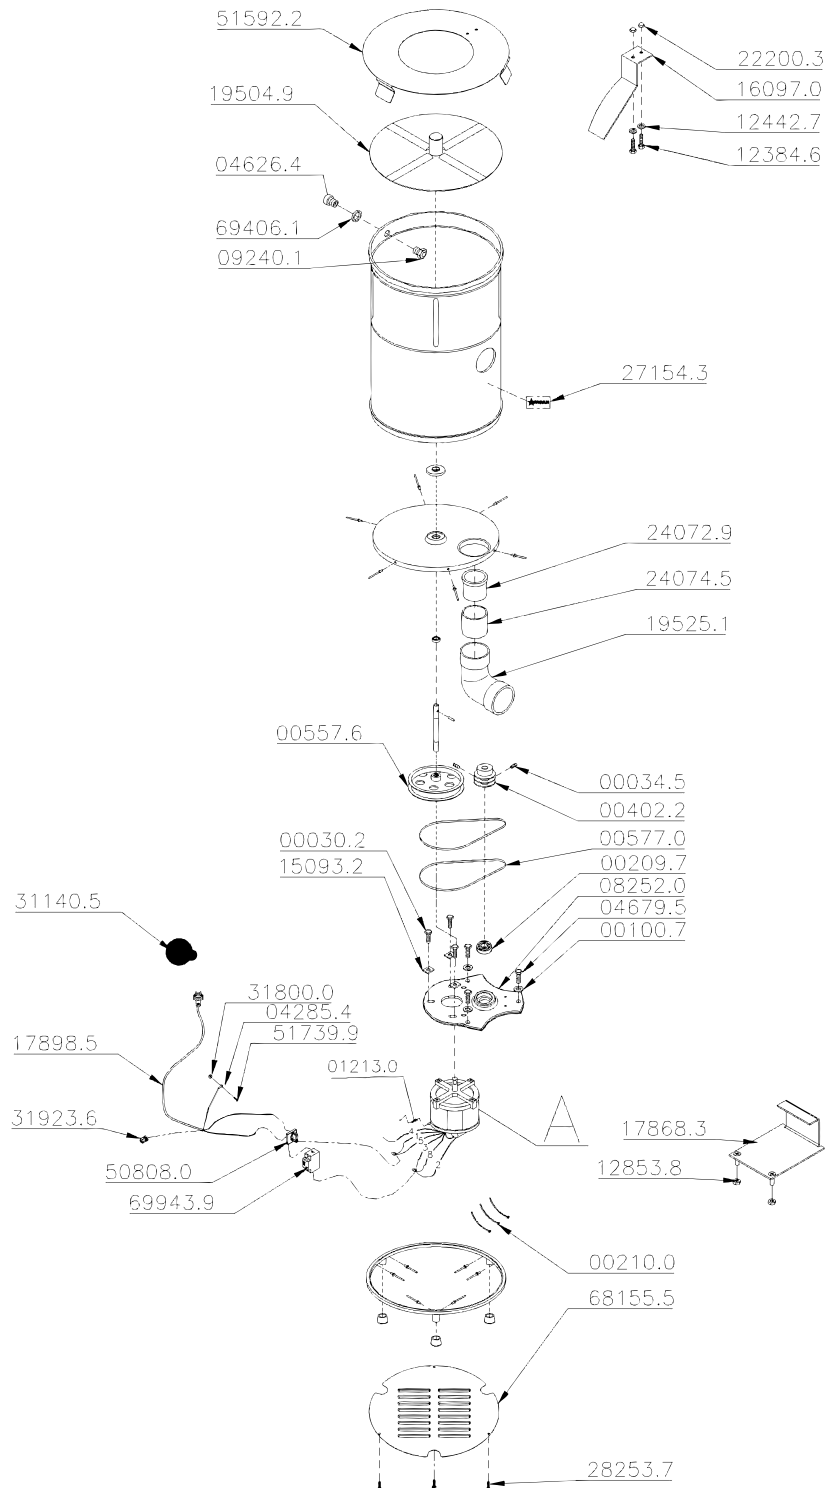

Parts Breakdown

Model PE-BR-0004 13442

Parts Breakdown

Model PE-BR-0004 13442

Parts Breakdown

Model PE-BR-0004 13442

Item No.	Description	Position	Item No.	Description	Position	Item No.	Description	Position
27686	PFS Sex UNC1/4x3/4 RTZB for 13442	00030.2	16404	Pont Ext Ted 7/8 for 13442	03821.0	30254	Coupling Pipe Diam.75mm Usinada for 13442	24072.9
30319	Screw 1/4x3/8 for 13442	00034.5	38089	Pre Isolating Terminal for 13442	04285.4	30218	Coupling Extensor Diam.75mm for 13442	24074.5
30029	Pression Rivet AD-423-S for 13442	00045.0	30194	Reduction Bush for 13442	04626.4	27720	Omcan Logo (Machines) for 13442	27154.3
30216	Bearing 6004 Z DIN 625 for 13442	00087.6	30275	Screw 6x20 for 13442	04679.5	38344	PFS M4x8 Din 933 Inox for 13442	28253.7
30234	Washer L 1/4x1 6 ZB for 13442	00100.7	19749	Complete Motor Support for 13442	08252.0	67038	Grounded Wire Label for 13442	31140.5
30201	Ball Bearing 6202 for 13442	00209.7	24020	Nipple Set/Reduction for 13442	09240.1	67039	Nut M4 Din 985 Stainless Steel for 13442	31800.0
27688	Clamp K22 (T 50R) for 13442	00210.0	16416	Screw M6x12 Din 933 Stainless Steel for 13442	12384.6	27726	Cord Holder PG13.5 LC+P/9 for 13442	31923.6
30191	Rubber Retainer 5206 for 13442	00214.3	16419	Washer L.A6 4 125 Inox for 13442	12442.7	AN193	Rotary Disconnect Switch MSW 20 P2 for 13442	50808.0
30030	Pression Rivet AD-440-S for 13442	00220.8	38044	Nut M3 Din 934 Stainless Steel for 13442	12853.8	AN194	Cover (515922) for 13442	51592.2
30331	Elastic Pin 6x40 for 13442	00306.9	30358	Ring 42x1 75 for 13442	14573.4	AN195	CS Disk for 13442	51647.3
30288	Driving Pulley for 13442	00402.2	30222	Washer 2 78x7x20x25mm for 13442	15093.2	AN196	Rubber Flip for 13442	51648.1
30321	Moved Pulley for 13442	00557.6	30313	Movement Sheet for 13442	16097.0	AF980	Screw M4x16 Din 933 Inox for 13442	51739.9
30230	Belt 1160 for 13442	00577.0	78548	Strip for 13442	17868.3	AN197	Bottom Plate (681555) for 13442	68155.5
30207	Retainer 00726BR for 13442	00660.2	30305	Cable 3x1.0mm with Plug for 13442	17898.5	AN198	Cabinet (681806) for 13442	68180.6
30212	Ball Bearing 6203 for 13442	00786.2	20016	Disc with Rubber Bumps for 13442	19504.9	AN199	Complete Cabinet (681903) for 13442	68190.3
27692	Insult Term EF-4228 for 13442	01213.0	30377	Fundo Completo for 13442	19522.7	AN200	Nylon Washer 30x22x4.5mm for 13442	69406.1
30332	Motor Support for 13442	03798.2	30374	Fundo C.Martelad for 13442	19523.5	AN201	10A C-Curved Monopolar Mini Circuit Breaker for 13442	69943.9
30328	Peeler Base for 13442	03807.5	30293	Elbow 90 Degree 75mm for 13442	19525.1			
30306	Central Shaft for 13442	03808.3	AF890	Nut M6 Din 1587 Inox for 13442	22200.3			