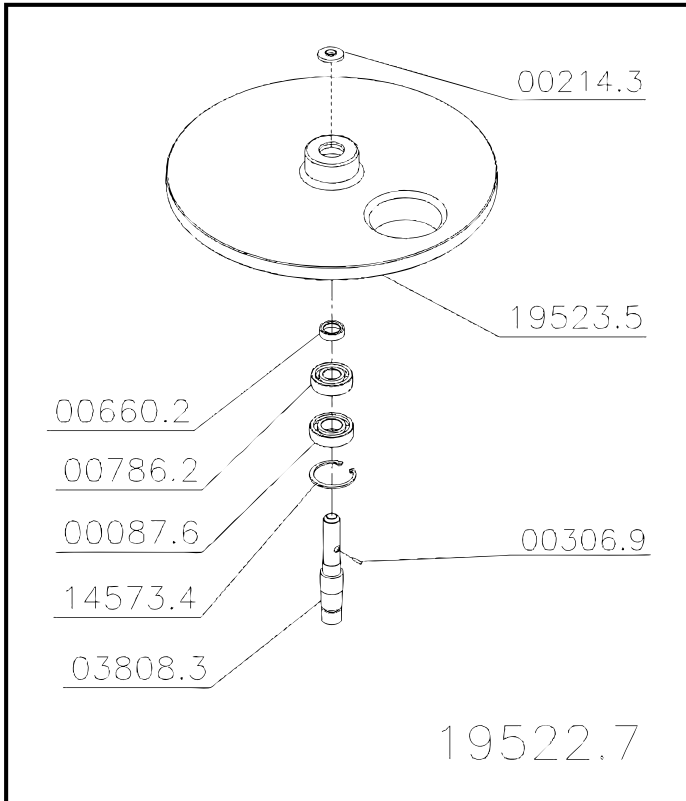

Parts Breakdown

Model PE-BR-0004 13442

Parts Breakdown

Model PE-BR-0004 13442

Parts Breakdown

Model PE-BR-0004 13442

Item No.	Description	Position	Item No.	Description	Position	Item No.	Description	Position
27686	PFS Sex UNC1/4x3/4 RTZB for 13442	00030.2	16404	Pont Ext Ted 7/8 for 13442	03821.0	30254	Coupling Pipe Diam.75mm Usinada for 13442	24072.9
30319	Screw 1/4x3/8 for 13442	00034.5	38089	Pre Isolating Terminal for 13442	04285.4	30218	Coupling Extensor Diam.75mm for 13442	24074.5
30029	Pression Rivet AD-423-S for 13442	00045.0	30194	Reduction Bush for 13442	04626.4	27720	Omcan Logo (Machines) for 13442	27154.3
30216	Bearing 6004 Z DIN 625 for 13442	00087.6	30275	Screw 6x20 for 13442	04679.5	38344	PFS M4x8 Din 933 Inox for 13442	28253.7
30234	Washer L 1/4x1 6 ZB for 13442	00100.7	19749	Complete Motor Support for 13442	08252.0	67038	Grounded Wire Label for 13442	31140.5
30201	Ball Bearing 6202 for 13442	00209.7	24020	Nipple Set/Reduction for 13442	09240.1	67039	Nut M4 Din 985 Stainless Steel for 13442	31800.0
27688	Clamp K22 (T 50R) for 13442	00210.0	16416	Screw M6x12 Din 933 Stainless Steel for 13442	12384.6	27726	Cord Holder PG13.5 LC+P/9 for 13442	31923.6
30191	Rubber Retainer 5206 for 13442	00214.3	16419	Washer L.A6 4 125 Inox for 13442	12442.7	AN193	Rotary Disconnect Switch MSW 20 P2 for 13442	50808.0
30030	Pression Rivet AD-440-S for 13442	00220.8	38044	Nut M3 Din 934 Stainless Steel for 13442	12853.8	AN194	Cover (515922) for 13442	51592.2
30331	Elastic Pin 6x40 for 13442	00306.9	30358	Ring 42x1 75 for 13442	14573.4	AN195	CS Disk for 13442	51647.3
30288	Driving Pulley for 13442	00402.2	30222	Washer 2 78x7x20x25mm for 13442	15093.2	AN196	Rubber Flip for 13442	51648.1
30321	Moved Pulley for 13442	00557.6	30313	Movement Sheet for 13442	16097.0	AF980	Screw M4x16 Din 933 Inox for 13442	51739.9
30230	Belt 1160 for 13442	00577.0	78548	Strip for 13442	17868.3	AN197	Bottom Plate (681555) for 13442	68155.5
30207	Retainer 00726BR for 13442	00660.2	30305	Cable 3x1.0mm with Plug for 13442	17898.5	AN198	Cabinet (681806) for 13442	68180.6
30212	Ball Bearing 6203 for 13442	00786.2	20016	Disc with Rubber Bumps for 13442	19504.9	AN199	Complete Cabinet (681903) for 13442	68190.3
27692	Insult Term EF-4228 for 13442	01213.0	30377	Fundo Completo for 13442	19522.7	AN200	Nylon Washer 30x22x4.5mm for 13442	69406.1
30332	Motor Support for 13442	03798.2	30374	Fundo C.Martelad for 13442	19523.5	AN201	10A C-Curved Monopolar Mini Circuit Breaker for 13442	69943.9
30328	Peeler Base for 13442	03807.5	30293	Elbow 90 Degree 75mm for 13442	19525.1			
30306	Central Shaft for 13442	03808.3	AF890	Nut M6 Din 1587 Inox for 13442	22200.3			